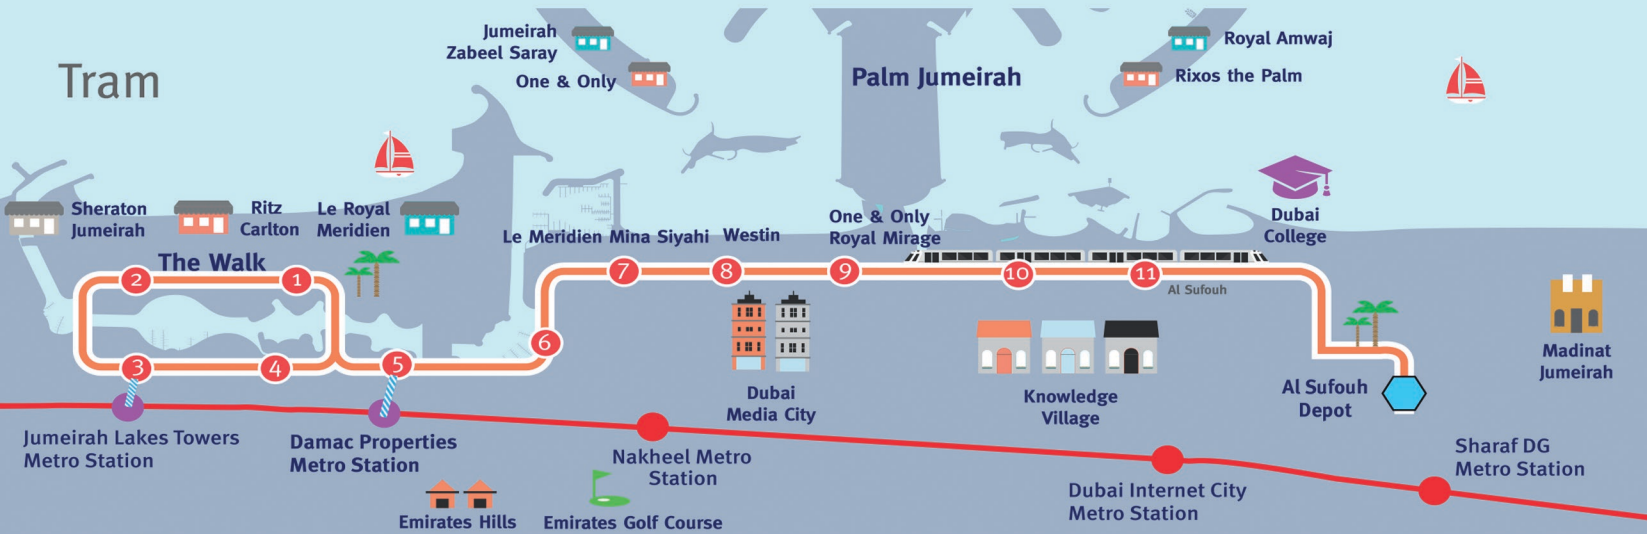

Tram

Metro

Nol card fares
Unified fare structure for
Dubai Bus, Metro, Tram,
Water Bus and Dubai Taxi

The city has been divided into 7 zones. Your journey on the Dubai Bus, Metro or Tram will fall into any one of these 7 zones. The fare will be calculated and automatically deducted from your e-purse, depending on the number of zones you travel through.