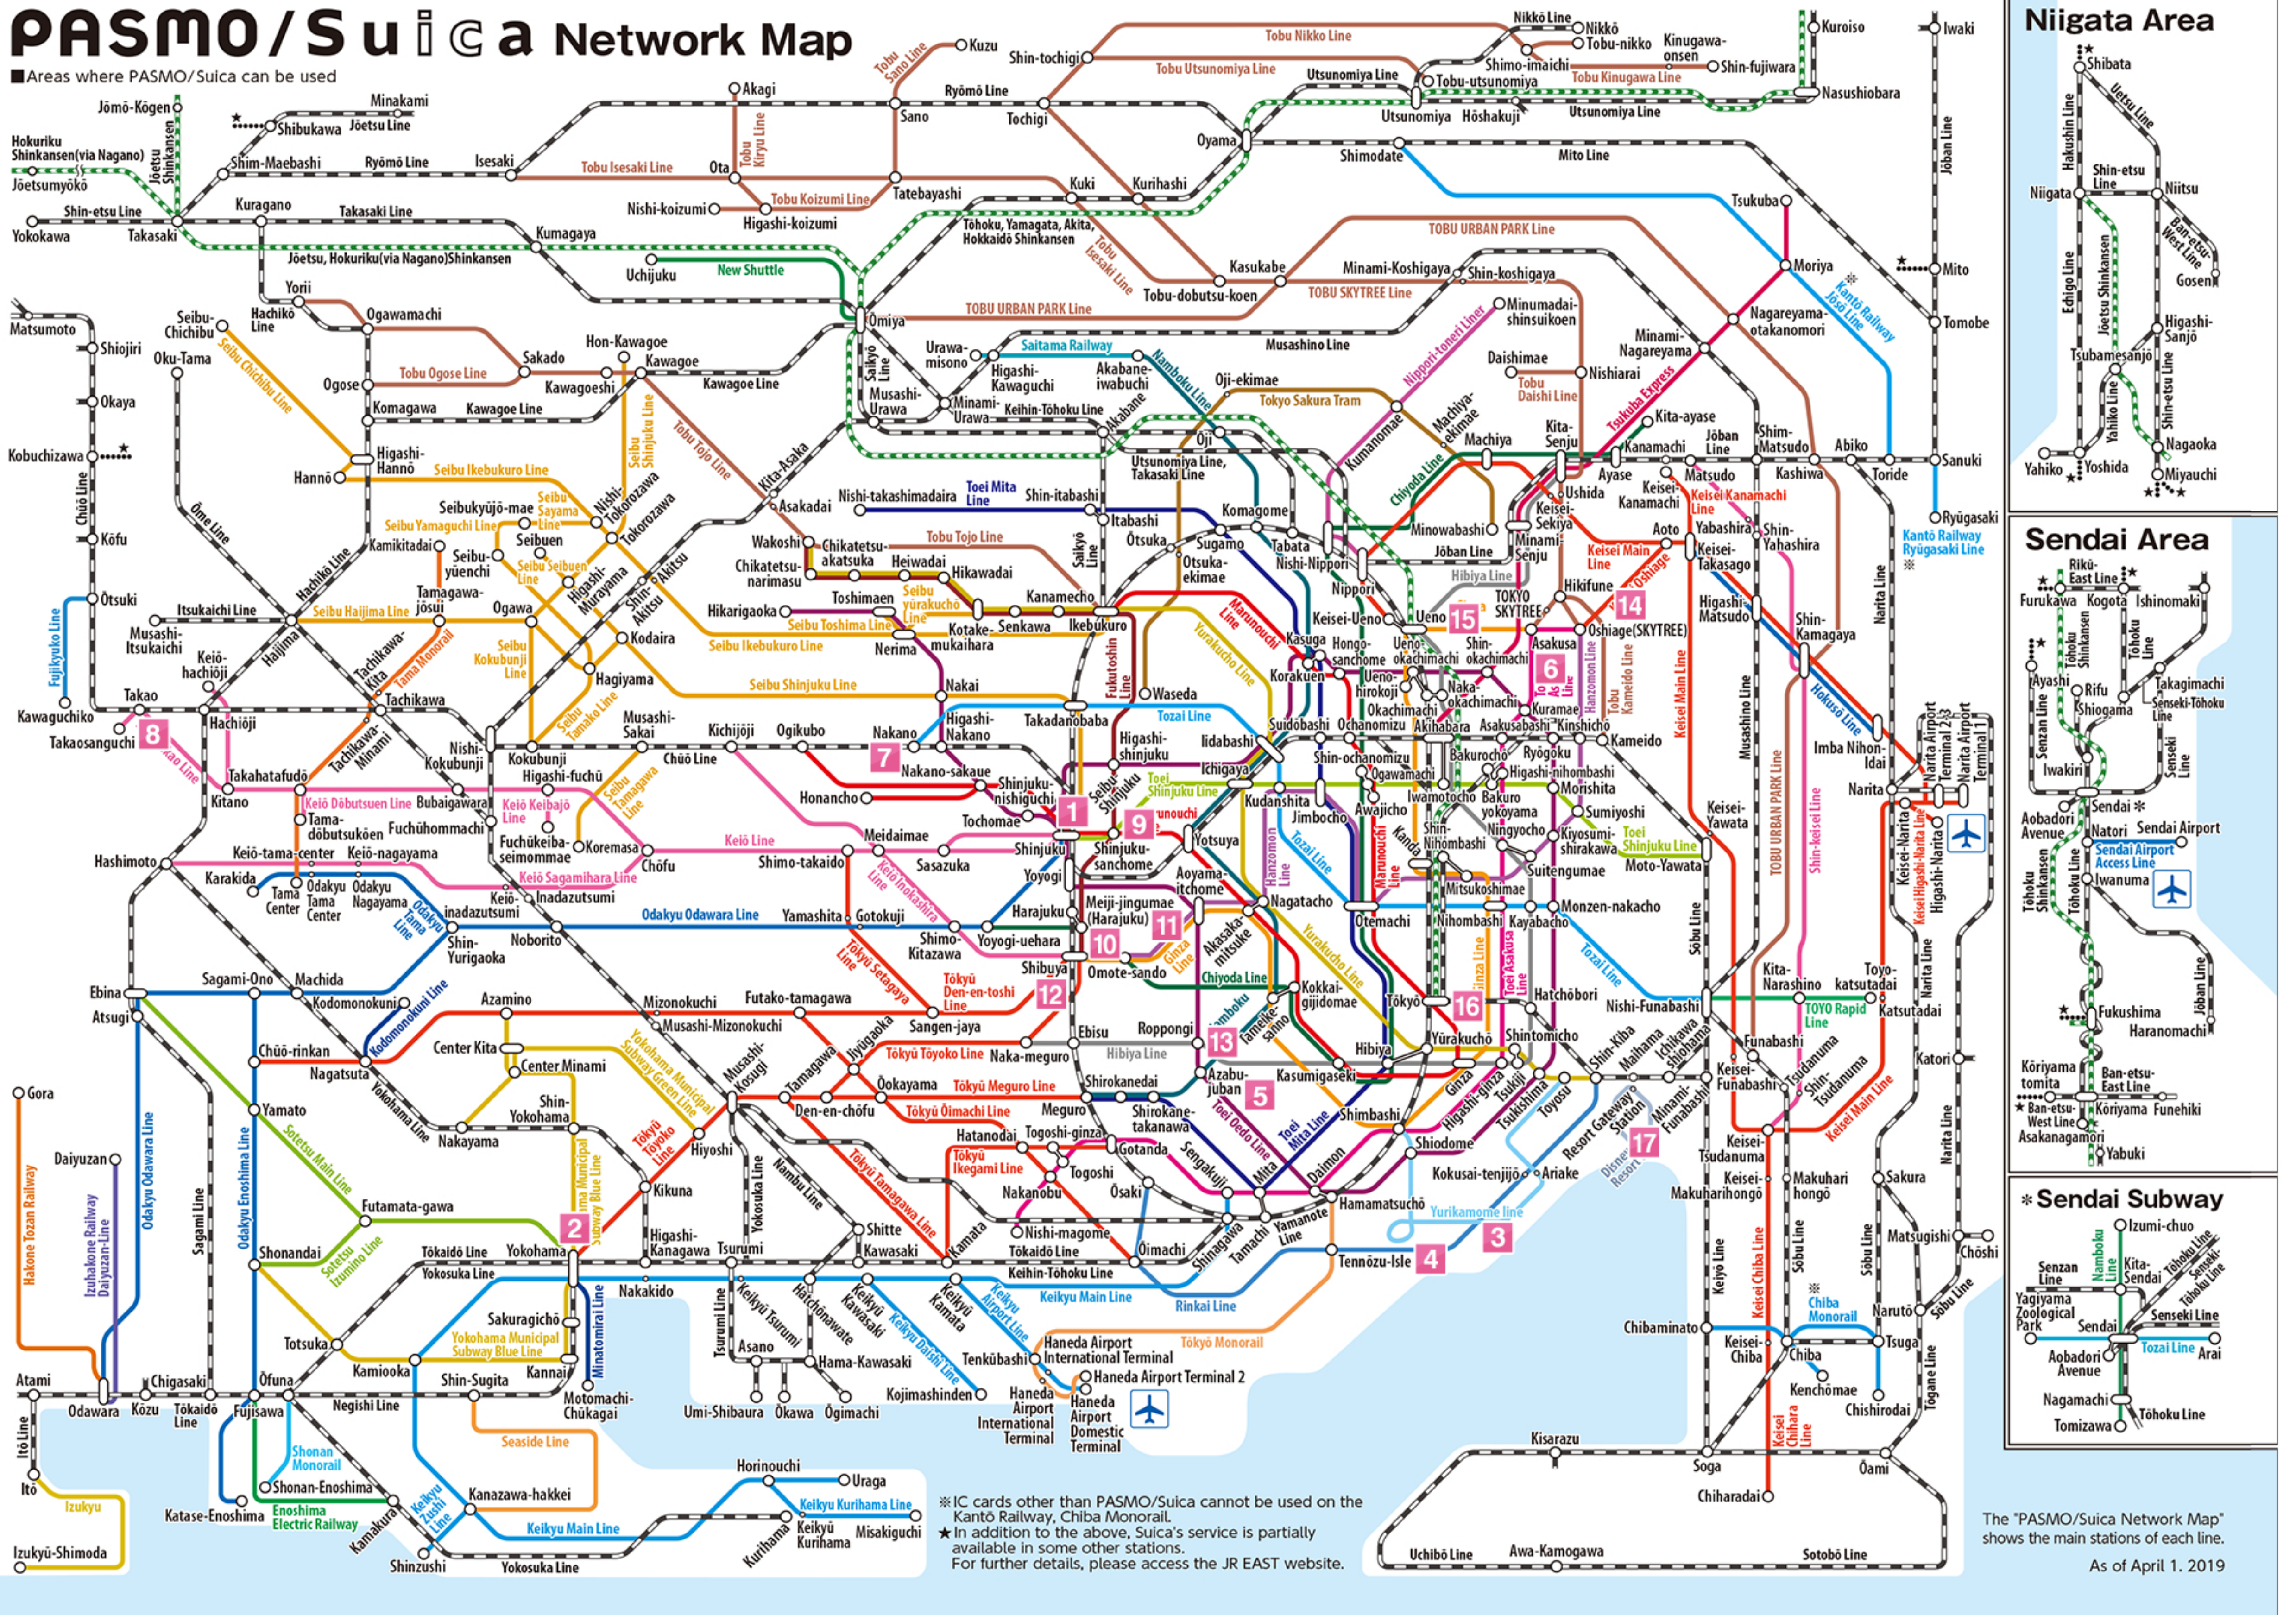

PASMO can take you to all the best spots in Tokyo!

1 Tokyo Metropolitan Government Building

2 Yokohama

3 Odaiba

4 Rainbow Bridge

5 Tokyo Tower

6 Sensoji Temple

PASMO/Suica Network Map

■ Areas where PASMO/Suica can be used

- | | | | |
|-----------------------------------------|------------------------|-----------------------------------|---------------------------------|
| 7 Nakano Broadway | 10 Meiji Shrine | 13 Roppongi Hills | 16 Tokyo Imperial Palace |
| 8 Mt. Takao | 11 Harajuku | 14 TOKYO SKYTREE TOWN® | 17 Tokyo Disney Resort |
| 9 Shinjuku Gyoen National Garden | 12 Shibuya | 15 Ameyoko Shopping Street | |