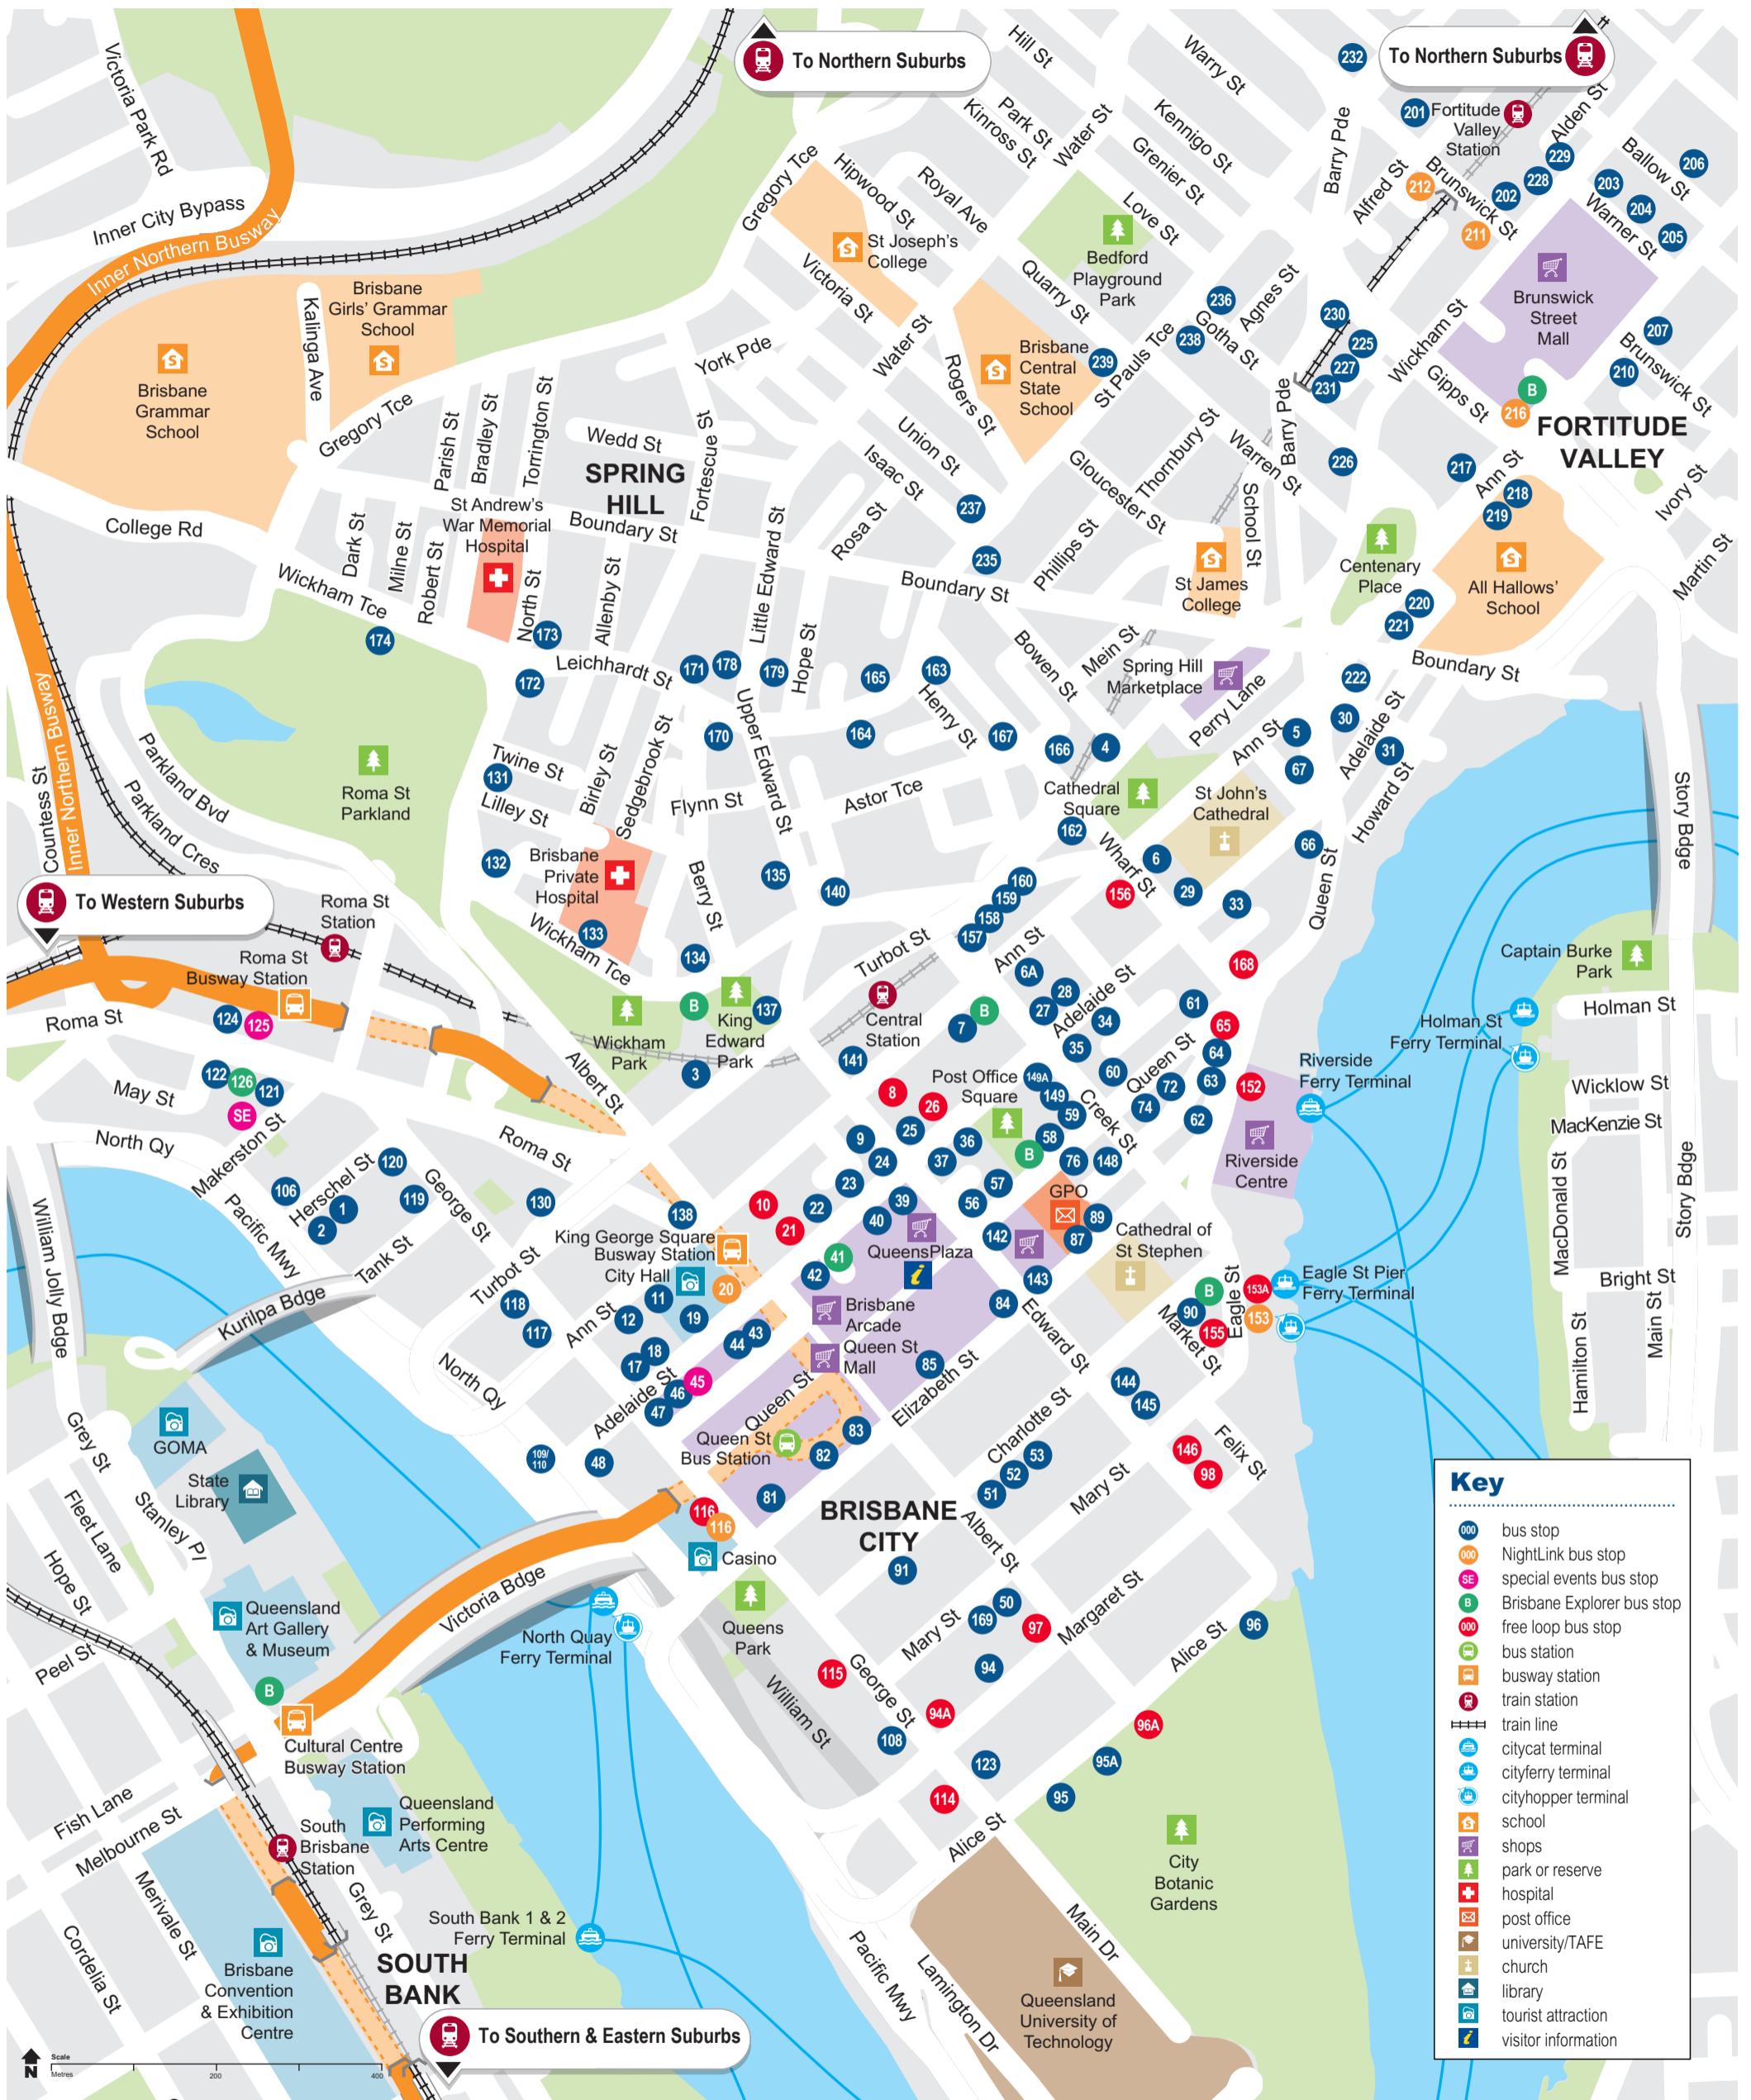

Brisbane CBD bus stop map

Effective November 2020

Download MyTranslink app, visit translink.com.au or call 13 12 30